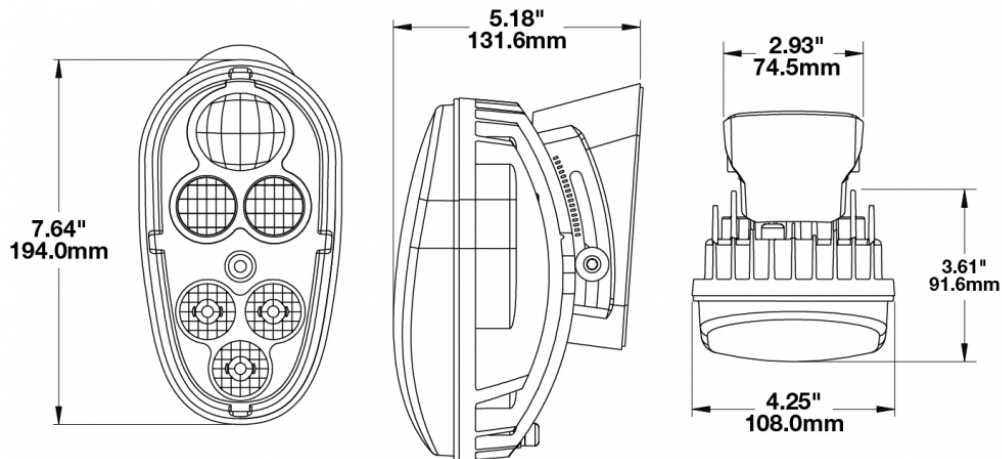

LED Headlights - Model 515

PRODUCT INFORMATION

Description	12-48V ECE LED Material Handling Headlight with Black Inner Bezel
Height	194.06 mm / 7.64 in
Width	107.95 mm / 4.25 in
Depth	131.57 mm / 5.18 in
Shape	Stylized
Outer Lens Material	Hardcoated Polycarbonate
Outer Lens Color	Clear
Housing Material	Die-Cast Aluminum
Housing Color	Black
Bezel Color	Black
Mounting Hardware Description	(x2) M6-1 x 25 Mounting Bolts
Mounting Type	Mounts to front of lift truck
Minimum Operating Temperature	-40 °C / -40 °F
Maximum Operating Temperature	65 °C / 149 °F
Connector or Wiring	Integrated 4-Pin Deutsch Weather-Proof Socket (DT04-4P)
Mating Connector	4-Pin Deutsch Weather-Proof Plug (DT06-4S)
Product Weight	2.14 lbs / 0.97 kgs
Shipping Weight	2.45 lbs / 1.11 kgs

PRODUCT DIMENSIONS

ELECTRICAL SPECIFICATIONS

Input Voltage	12-48V DC
Operating Voltage	9-60V DC
Transient Spike Protection	330V Peak @ 1 HZ-100 Pulses
White Wire	Front Position
Red Wire	Low Beam
Yellow Wire	Turn
Black Wire	Ground
Current Draw	0.60A @ 12V DC (Low Beam)
	0.30A @ 24V DC (Low Beam)
	0.20A @ 36V DC (Low Beam)
	0.15A @ 48V DC (Low Beam)
	0.05A @ 12V DC (Front Position)
	0.05A @ 24V DC (Front Position)
	0.05A @ 36V DC (Front Position)
	0.05A @ 48V DC (Front Position)
	1.45A @ 12V DC (Turn Signal)
	0.70A @ 24V DC (Turn Signal)
	0.45A @ 36V DC (Turn Signal)
	0.40A @ 48V DC (Turn Signal)

PHOTOMETRIC SPECIFICATIONS

Raw Lumen Output	540 Lumens (Low Beam)
Effective Lumen Output	420 Lumens (Low Beam)
Nominal LED Color Temperature	5000 K
Beam Pattern(s)	Forward Lighting - Low Beam (ECE Left Hand) Forward Lighting - Low Beam (ECE Right Hand) Signalization - Front Position Signalization - Turn (Front) Signalization - Turn (Rear)