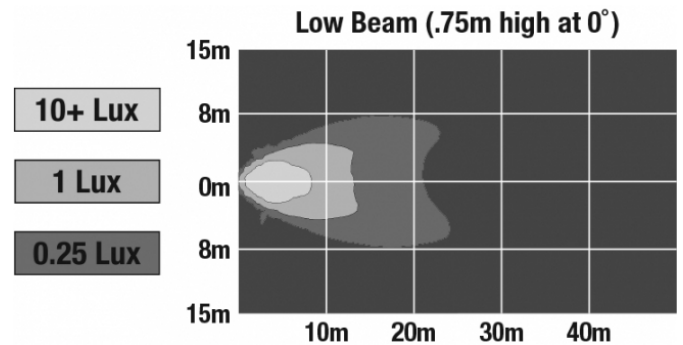

PHOTOMETRIC SPECIFICATIONS

Raw Lumen Output	540 Lumens (Low Beam)
Effective Lumen Output	420 Lumens (Low Beam)
Nominal LED Color Temperature	5000 K
Beam Pattern(s)	Forward Lighting - Low Beam (ECE Left Hand) Forward Lighting - Low Beam (ECE Right Hand) Signalization - Front Position Signalization - Turn (Front) Signalization - Turn (Rear)